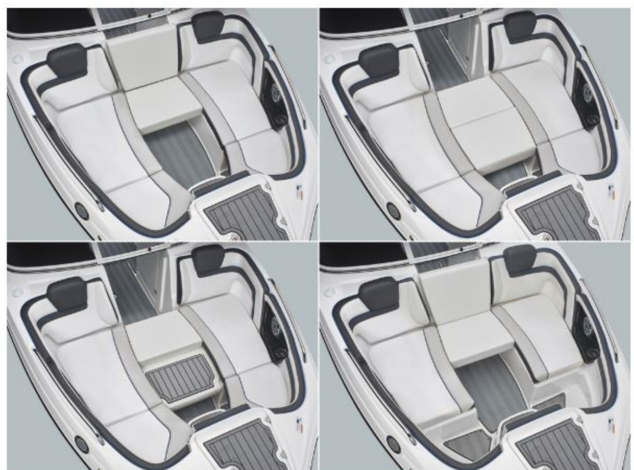

Design

Cockpit / Connex[®] (Konekusuto)

Electric remote control

Driver's seat / Navigator seat / Passenger seat

Bow sheet

萬里達車行 港澳總代理
Sole Distributor
MAN LEE TAT CAR COMPANY

九龍吐角太子道西88號地下 G/F., 88 Prince Edward Road West, Mongkok, Kowloon, Hong Kong
Telephone: (852) 2612 2218 Facsimile: (852) 2612 2219

Glove box / USB charger

floor mat